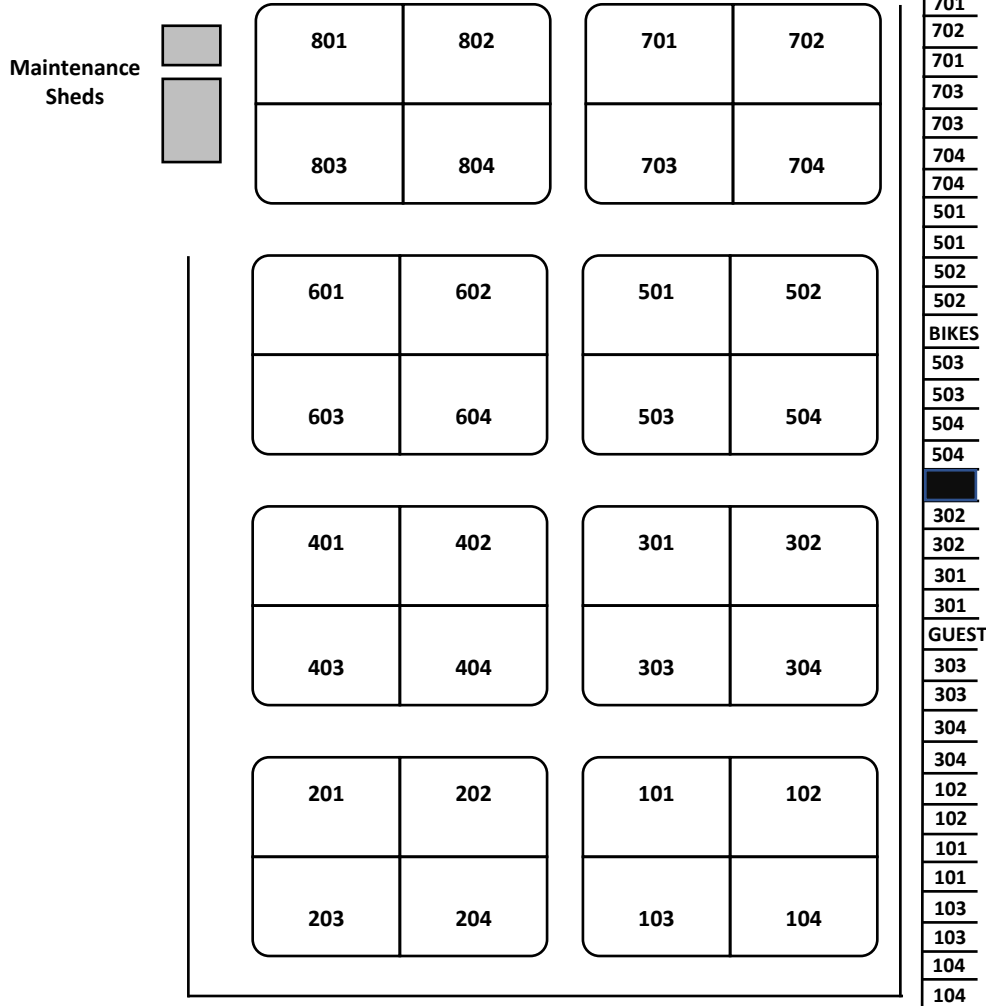

LOVELAND COURTYARDS

3300 Loveland Boulevard
Port Charlotte, FL 33980
Phone: 941-743-9562

32 Parking Stalls
1 Guest Stall
1 Bike

Notify office of any errors or changes.

Drawing not to scale.